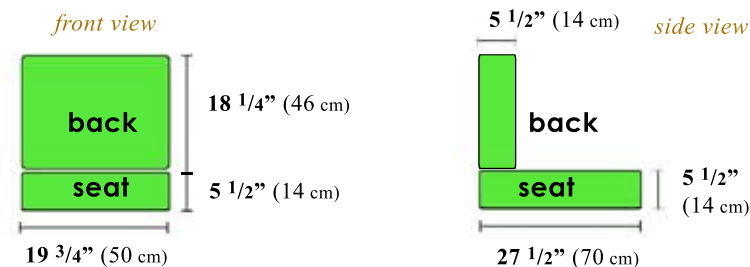

**84" OVERSIZE DEEP SEATING
DEL MAR 4-SEATER**
code : CH - 0227

category : OVERSIZE DEEP SEATINGS
collection : DEL MAR

W84 x H32 x D38.5"
W213 x H82 x D97 cm

Arm Height : 23" (58 cm)
Seat Height : 11" (28 cm)

Net Weight : 84 lbs. (38 kgs)
Gross Weight : 97 lbs. (44 kgs)

Packaging Dimension
83 x 7 x 33" = 11.45 cu. Ft
212 x 18 x 85 cm = 0.32 m³

Cushion Dimension (using 4 sets of cushions) :

Natural fine hand sanded finish. Mortise and tenon joinery construction.
Solid "A" grade Indonesian plantation teak. Full 1 year warranty against manufacturer's defects.